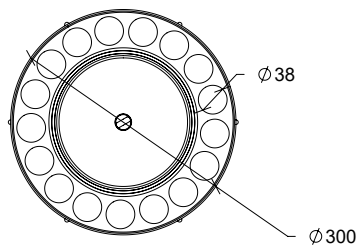

PRODUCT NAME

PLASTIC POULTRY FEEDER 4 kg

REFERENCE

11150

MAIN FEATURES

MATERIAL

ANTI-UV POLYPROPYLENE

COLOR

RED

WEIGHT

0,537 kg

TYPE OF CLOSURE

PRESSURE

ACCESSORIES

CORD AND HEIGHT ADJUSTER

SKETCH

SPARE PARTS

N°	DESCRIPTION
1	LID
2	CONE
3	BASE

PACKAGING CHARACTERISTICS

PACKAGE TYPE

CARDBOARD BOX

QUANTITY

10 PIECES

DIMENSIONS

310x310x770 mm

WEIGHT

6,080 kg

VOLUME

0,074 m³

EURO PALLET

AMERICAN PALLET

EURO PALLET WEIGHT: 12 kg