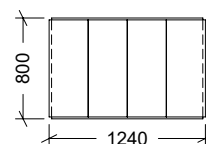

SPARE PARTS

N°	DESCRIPTION
1	LID
2	CONE
3	BASE

PACKAGING CHARACTERISTICS

PACKAGE TYPE

CARDBOARD BOX

QUANTITY

10 PIECES

DIMENSIONS

310x310x770 mm

WEIGHT

6,080 kg

VOLUME

0,074 m³

EURO PALLET

AMERICAN PALLET

EURO PALLET WEIGHT: 12 kg