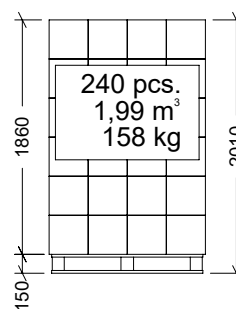

RED

WEIGHT

0,537 kg

TYPE OF CLOSURE

PRESSURE

ACCESSORIES

CORD AND HEIGHT ADJUSTER

SKETCH

SPARE PARTS

N°	DESCRIPTION
1	LID
2	CONE
3	BASE

PACKAGING CHARACTERISTICS

PACKAGE TYPE

CARDBOARD BOX

QUANTITY

10 PIECES

DIMENSIONS

310x310x770 mm

WEIGHT

6,080 kg

VOLUME

0,074 m³

EURO PALLET

AMERICAN PALLET

EURO PALLET WEIGHT: 12 kg

AMERICAN PALLET WEIGHT: 24 kg