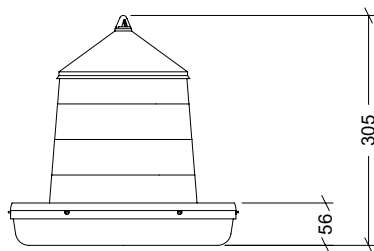

RED

WEIGHT

0,537 kg

TYPE OF CLOSURE

PRESSURE

ACCESSORIES

CORD AND HEIGHT ADJUSTER

SKETCH

SPARE PARTS

N°	DESCRIPTION
1	LID
2	CONE
3	BASE

PACKAGING CHARACTERISTICS

PACKAGE TYPE

CARDBOARD BOX

QUANTITY

10 PIECES

DIMENSIONS

310x310x770 mm

WEIGHT

6,080 kg

VOLUME

0,074 m³

EURO PALLET

AMERICAN PALLET

EURO PALLET WEIGHT: 12 kg