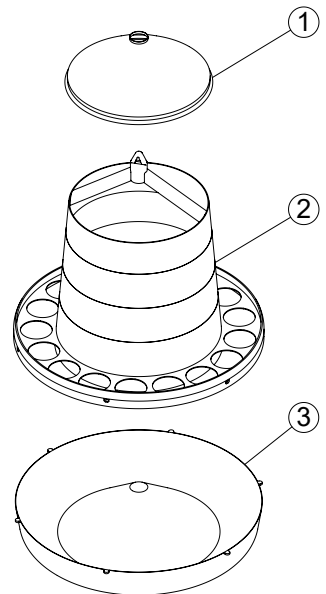

PRODUCT NAME

PLASTIC POULTRY FEEDER 4 kg

REFERENCE

11150

MAIN FEATURES

MATERIAL

ANTI-UV POLYPROPYLENE

COLOR

RED

WEIGHT

0,537 kg

TYPE OF CLOSURE

PRESSURE

ACCESSORIES

CORD AND HEIGHT ADJUSTER

SKETCH

SPARE PARTS

N°	DESCRIPTION
1	LID
2	CONE
3	BASE

PACKAGING CHARACTERISTICS

PACKAGE TYPE

CARDBOARD BOX

QUANTITY

10 PIECES

DIMENSIONS