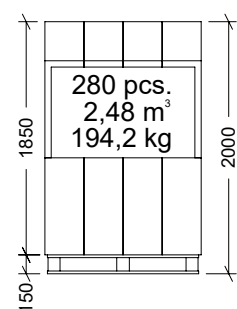

RED

WEIGHT

0,537 kg

TYPE OF CLOSURE

PRESSURE

ACCESSORIES

CORD AND HEIGHT ADJUSTER

SKETCH

SPARE PARTS

N°	DESCRIPTION
1	LID
2	CONE
3	BASE

PACKAGING CHARACTERISTICS

PACKAGE TYPE

CARDBOARD BOX

QUANTITY

10 PIECES

DIMENSIONS

310x310x770 mm

WEIGHT

6,080 kg

VOLUME

0,074 m³

EURO PALLET

AMERICAN PALLET

EURO PALLET WEIGHT: 12 kg

AMERICAN PALLET WEIGHT: 24 kg