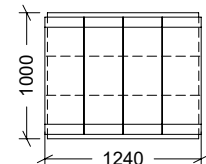

SPARE PARTS

N°	DESCRIPTION
1	LID
2	CONE
3	BASE

PACKAGING CHARACTERISTICS

PACKAGE TYPE

CARDBOARD BOX

QUANTITY

10 PIECES

DIMENSIONS

310x310x770 mm

WEIGHT

6,080 kg

VOLUME

0,074 m³

EURO PALLET

AMERICAN PALLET

EURO PALLET WEIGHT: 12 kg