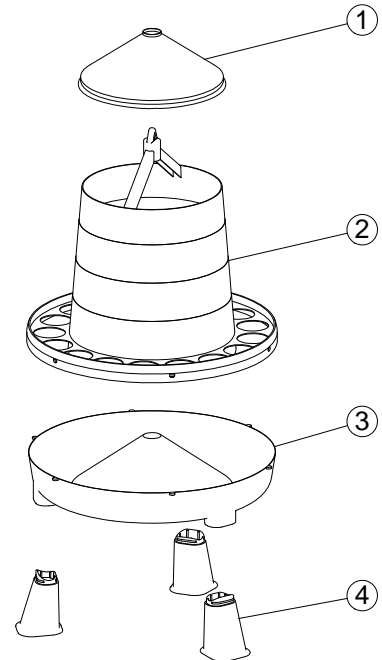

RED

WEIGHT

0,610 kg

CLOSURE TYPE

PRESSURE

ACCESSORIES

SKETCH

EXPLODED VIEW

Nº	DESCRIPTION
1	LID
2	BODY
3	BASE
4	LEG

PACKAGING FEATURES

PACKAGING TYPE

BOX

UNITS/PACKAGING

10 Units

PACKING DIMENSIONS

305x305x730 mm