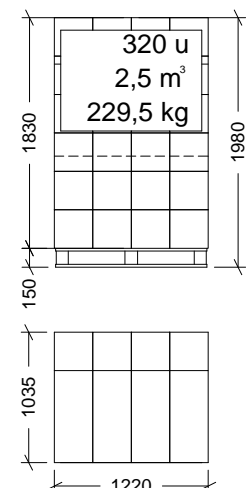

RED

WEIGHT

0,610 kg

CLOSURE TYPE

PRESSURE

ACCESSORIES

SKETCH

EXPLODED VIEW

Nº	DESCRIPTION
1	LID
2	BODY
3	BASE
4	LEG

PACKAGING FEATURES

PACKAGING TYPE

BOX

UNITS/PACKAGING

10 Units

PACKING DIMENSIONS

305x305x730 mm

PACKING WEIGHT

6,420 kg

PACKING VOLUME

0,068 m³

EUROPALLET

AMERICAN PALLET

EUROPALLET WEIGHT: 12 kg

AMERICAN PALLET WEIGHT: 24 kg