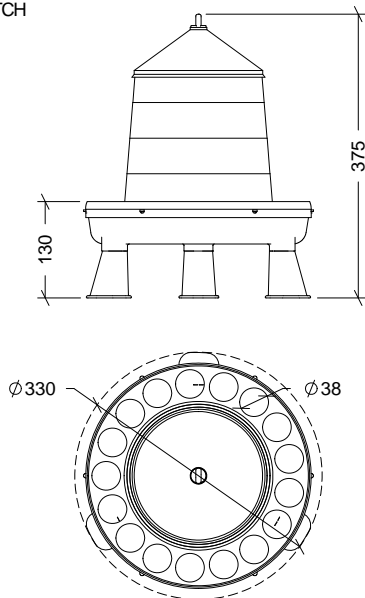

NAME

PLASTIC POULTRY FEEDER 4 KG. WITH LEGS

REFERENCE

11153

PRODUCT FEATURES

MATERIAL

POLYPROPYLENE - ANTI UV

COLOR

RED

WEIGHT

0,610 kg

CLOSURE TYPE

PRESSURE

ACCESSORIES

SKETCH

EXPLODED VIEW

Nº	DESCRIPTION
1	LID
2	BODY
3	BASE
4	LEG

PACKAGING FEATURES

PACKAGING TYPE

BOX

UNITS/PACKAGING

10 Units

PACKING DIMENSIONS

305x305x730 mm