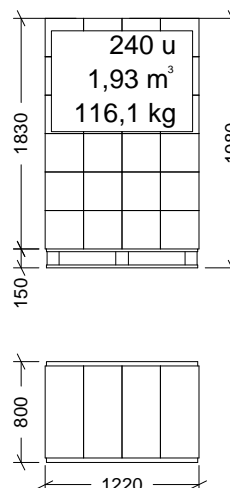

PACKAGING FEATURES

PACKAGING TYPE

BOX

UNITS/PACKAGING

10 Units

PACKING DIMENSIONS

305x305x730 mm

PACKING WEIGHT

6,420 kg

PACKING VOLUME

0,068 m³

EUROPALLET