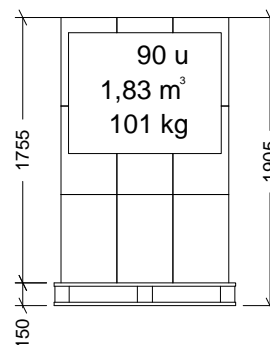

RED

WEIGHT

0,905 kg

CLOSURE TYPE

PRESSURE

ACCESSORIES

SKETCH

EXPLODED VIEW

Nº	DESCRIPTION
1	LID
2	BODY
3	BASE
4	AXIS
5	LEG

PACKAGING FEATURES

PACKAGING TYPE

BOX

UNITS/PACKAGING

5 Units

PACKING DIMENSIONS

370x370x585 mm

PACKING WEIGHT

4,940 kg

PACKING VOLUME

0,080 m³

EUROPALLET

EUROPALLET WEIGHT: 12 kg

AMERICAN PALLET WEIGHT: 24 kg