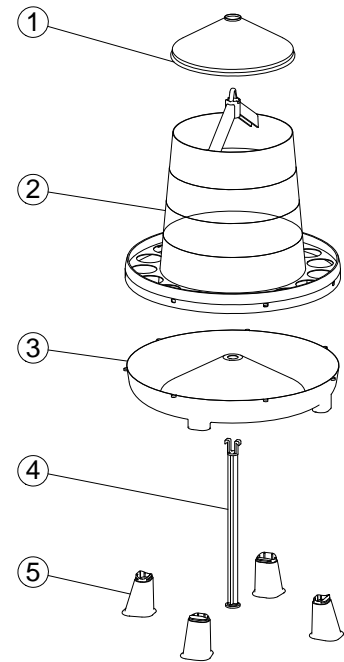

NAME

PLASTIC POULTRY FEEDER 8 KG. WITH LEGS

REFERENCE

11164

PRODUCT FEATURES

MATERIAL

POLYPROPYLENE - ANTI UV

COLOR

RED

WEIGHT

0,905 kg

CLOSURE TYPE

PRESSURE

ACCESSORIES

SKETCH

EXPLODED VIEW

Nº	DESCRIPTION
1	LID
2	BODY
3	BASE
4	AXIS
5	LEG

PACKAGING FEATURES

PACKAGING TYPE

BOX

UNITS/PACKAGING

5 Units

PACKING DIMENSIONS

370x370x585 mm