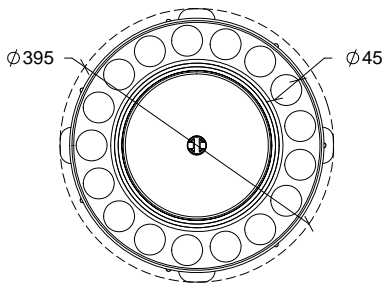

NAME

PLASTIC POULTRY FEEDER 8 KG. WITH LEGS

REFERENCE

11164

PRODUCT FEATURES

MATERIAL

POLYPROPYLENE - ANTI UV

COLOR

RED

WEIGHT

0,905 kg

CLOSURE TYPE

PRESSURE

ACCESSORIES

SKETCH

EXPLODED VIEW

Nº	DESCRIPTION
1	LID
2	BODY
3	BASE
4	AXIS
5	LEG

PACKAGING FEATURES

PACKAGING TYPE

BOX

UNITS/PACKAGING

5 Units

PACKING DIMENSIONS

370x370x585 mm