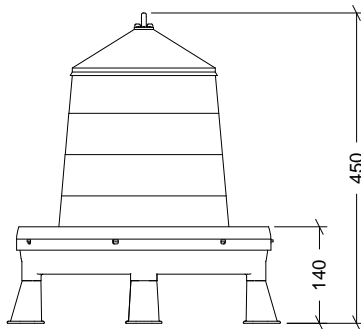

RED

WEIGHT

0,905 kg

CLOSURE TYPE

PRESSURE

ACCESSORIES

SKETCH

EXPLODED VIEW

Nº	DESCRIPTION
1	LID
2	BODY
3	BASE
4	AXIS
5	LEG

PACKAGING FEATURES

PACKAGING TYPE

BOX

UNITS/PACKAGING

5 Units

PACKING DIMENSIONS

370x370x585 mm