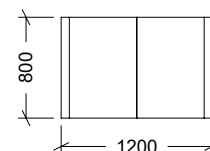

VOLUME

-

ACCESORIES

SKETCH

PACKAGING CHARACTERISTICS

PACKAGE TYPE

CARDBOARD BOX

QUANTITY

6 PIECES

DIMENSIONS

800x535x263 mm

WEIGHT

5,430 kg

VOLUME

0,113 m³

EURO PALLET