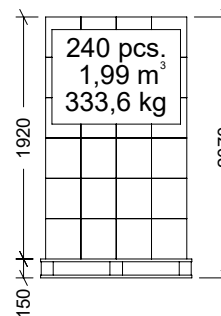

PRODUCT NAME

REFERENCE

HEATING PLATE FOR CHICKS 25x25 cm

12155

MAIN FEATURES

MATERIAL

-

COLOR

BLACK

WEIGHT

1,270 kg

VOLUME

-

ACCESORIES

SKETCH

PACKAGING CHARACTERISTICS

PACKAGE TYPE

CARDBOARD BOX

QUANTITY

5 PIECES

DIMENSIONS

340x280x320 mm

WEIGHT

6,700 kg

VOLUME

0,030 m³

EURO PALLET

AMERICAN PALLET

EURO PALLET WEIGHT: 12 kg

AMERICAN PALLET WEIGHT: 24 kg