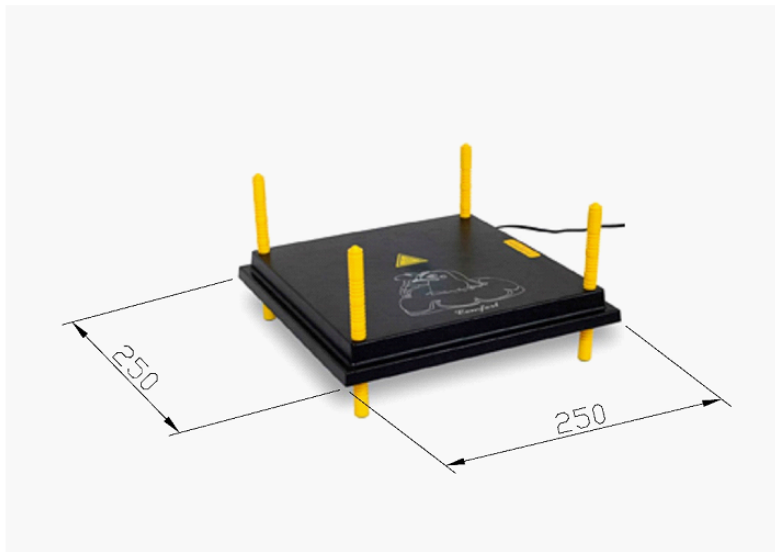

PRODUCT NAME

REFERENCE

HEATING PLATE FOR CHICKS 25x25 cm

12155

MAIN FEATURES

MATERIAL

-

COLOR

BLACK

WEIGHT

1,270 kg

VOLUME

-

ACCESORIES

SKETCH

PACKAGING CHARACTERISTICS

PACKAGE TYPE

CARDBOARD BOX

QUANTITY

5 PIECES

DIMENSIONS

340x280x320 mm

WEIGHT

6,700 kg