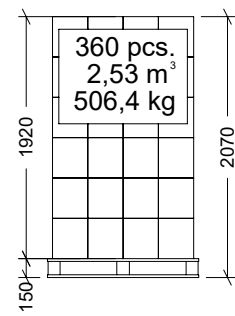

PRODUCT NAME

REFERENCE

HEATING PLATE FOR CHICKS 25x25 cm

12155

MAIN FEATURES

MATERIAL

-

COLOR

BLACK

WEIGHT

1,270 kg

VOLUME

-

ACCESORIES

SKETCH

PACKAGING CHARACTERISTICS

PACKAGE TYPE

CARDBOARD BOX

QUANTITY

5 PIECES

DIMENSIONS

340x280x320 mm

WEIGHT

6,700 kg

VOLUME

0,030 m³

EURO PALLET

AMERICAN PALLET

EURO PALLET WEIGHT: 12 kg

AMERICAN PALLET WEIGHT: 24 kg