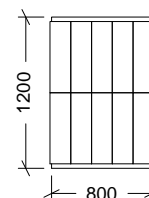

PACKAGING DIMENSIONS

565×370×165 mm

PACKAGING WEIGHT

5,490 kg

PACKAGING VOLUME

0,034 m³

EUROPALLET

EUROPALLET WEIGHT: 12 Kg.