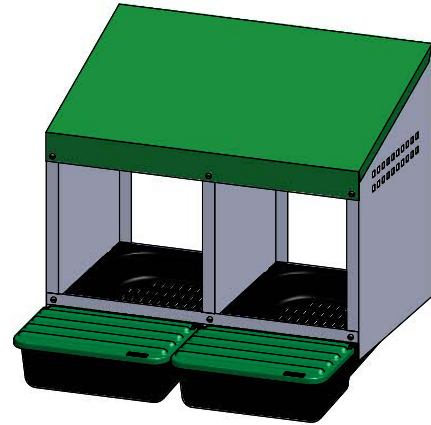

NAME

LAYING NEST 2 COMPARTMENTS PLASTIC FLOOR

REFERENCE

10130

PRODUCT FEATURES

MATERIAL

STEEL

COLOR

GALVANIZED / PREPAINTED

WEIGHT

4,980 kg

VOLUME

-

ACCESSORIES

10137 - BASKET WITH LID FOR LAYING NEST

SKETCH

EXPLODED VIEW

Nº	DESCRIPTION
1	ROOF
2	RIGHT SIDE PANEL
3	LEFT SIDE PANEL
4	LEFT DIVISION
5	BASKET BREAK
6	BASKET STOP
7	PLASTIC BASKET
8	BASKET LID

PACKAGING FEATURES

PACKAGING TYPE

BOX

UNITS/PACKAGING

1 Unit