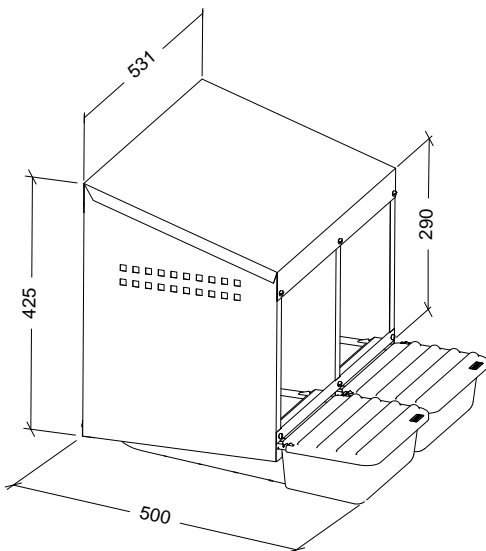

NAME

LAYING NEST 2 COMPARTMENTS PLASTIC FLOOR

REFERENCE

10130

PRODUCT FEATURES

MATERIAL

STEEL

COLOR

GALVANIZED / PREPAINTED

WEIGHT

4,980 kg

VOLUME

-

ACCESSORIES

10137 - BASKET WITH LID FOR LAYING NEST

SKETCH

EXPLODED VIEW

Nº	DESCRIPTION
1	ROOF
2	RIGHT SIDE PANEL
3	LEFT SIDE PANEL
4	LEFT DIVISION
5	BASKET BREAK
6	BASKET STOP
7	PLASTIC BASKET
8	BASKET LID

PACKAGING FEATURES

PACKAGING TYPE

BOX

UNITS/PACKAGING

1 Unit

PACKAGING DIMENSIONS

565×370×165 mm

PACKAGING WEIGHT

5,490 kg

PACKAGING VOLUME

0,034 m³

EUROPALLET

EUROPALLET WEIGHT: 12 Kg.