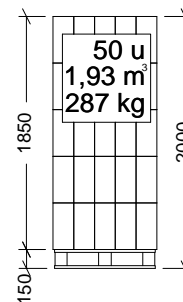

GALVANIZED / PREPAINTED

WEIGHT

4,980 kg

VOLUME

-

ACCESSORIES

10137 - BASKET WITH LID FOR LAYING NEST

SKETCH

PACKAGING DIMENSIONS

565×370×165 mm

PACKAGING WEIGHT

5,490 kg

PACKAGING VOLUME

0,034 m³

EUROPALLET

EUROPALLET WEIGHT: 12 Kg.