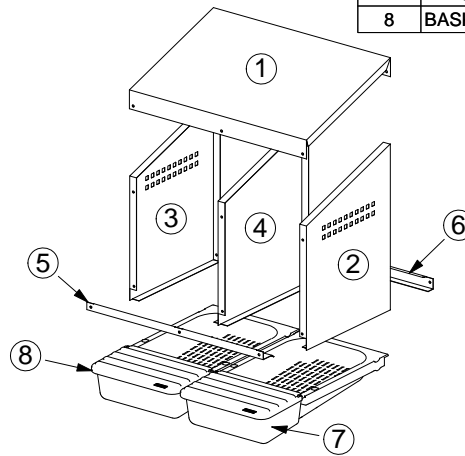

GALVANIZED / PREPAINTED

WEIGHT

4,980 kg

VOLUME

-

ACCESSORIES

10137 - BASKET WITH LID FOR LAYING NEST

SKETCH

EXPLODED VIEW

Nº	DESCRIPTION
1	ROOF
2	RIGHT SIDE PANEL
3	LEFT SIDE PANEL
4	LEFT DIVISION
5	BASKET BREAK
6	BASKET STOP
7	PLASTIC BASKET
8	BASKET LID

PACKAGING FEATURES

PACKAGING TYPE

BOX

UNITS/PACKAGING

1 Unit