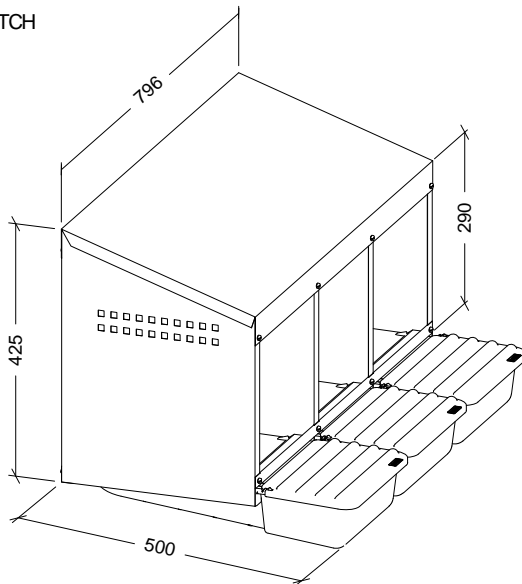

NAME

REFERENCE

LAYING NEST 3 COMPARTMENTS PLASTIC FLOOR

10140

PRODUCT FEATURES

MATERIAL

STEEL

COLOR

GALVANIZED / PREPAINTED

WEIGHT

6,970 kg

VOLUME

-

ACCESSORIES

10137 - BASKET WITH LID FOR LAYING NEST

SKETCH

EXPLODED VIEW

Nº	DESCRIPTION
1	ROOF
2	RIGHT SIDE PANEL
3	LEFT SIDE PANEL
4	RIGHT DIVISION
5	LEFT DIVISION
6	BASKET BRAKE
7	BASKET STOP
8	PLASTIC BASKET
9	BASKET LID

PACKAGING FEATURES

PACKAGING TYPE

BOX

UNITS/PACKAGING

1 Unit

PACKAGING DIMENSIONS

830×370×145 mm

PACKAGING WEIGHT

7,730 kg

PACKAGING VOLUME

0,045 m³

EUROPALLET WEIGHT: 12 Kg.