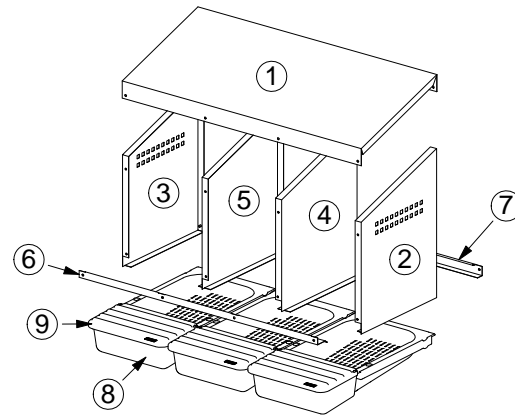

GALVANIZED / PREPAINTED

WEIGHT

6,970 kg

VOLUME

-

ACCESSORIES

10137 - BASKET WITH LID FOR LAYING NEST

SKETCH

EXPLODED VIEW

Nº	DESCRIPTION
1	ROOF
2	RIGHT SIDE PANEL
3	LEFT SIDE PANEL
4	RIGHT DIVISION
5	LEFT DIVISION
6	BASKET BRAKE
7	BASKET STOP
8	PLASTIC BASKET
9	BASKET LID

PACKAGING FEATURES

PACKAGING TYPE

BOX

UNITS/PACKAGING

1 Unit

PACKAGING DIMENSIONS

830×370×145 mm

PACKAGING WEIGHT

7,730 kg

PACKAGING VOLUME

0,045 m³

EUROPALLET WEIGHT: 12 Kg.