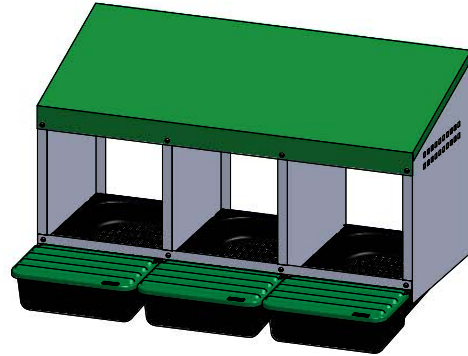

NAME

REFERENCE

LAYING NEST 3 COMPARTMENTS PLASTIC FLOOR

10140

PRODUCT FEATURES

MATERIAL

STEEL

COLOR

GALVANIZED / PREPAINTED

WEIGHT

6,970 kg

VOLUME

-

ACCESSORIES

10137 - BASKET WITH LID FOR LAYING NEST

SKETCH

EXPLODED VIEW

Nº	DESCRIPTION
1	ROOF
2	RIGHT SIDE PANEL
3	LEFT SIDE PANEL
4	RIGHT DIVISION
5	LEFT DIVISION
6	BASKET BRAKE
7	BASKET STOP
8	PLASTIC BASKET
9	BASKET LID

PACKAGING FEATURES

PACKAGING TYPE

BOX

UNITS/PACKAGING