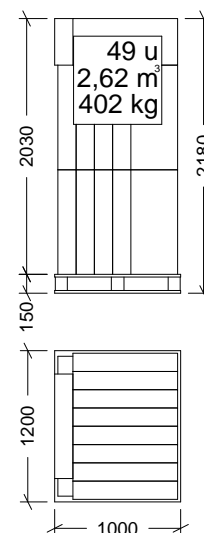

GALVANIZED / PREPAINTED

WEIGHT

6,970 kg

VOLUME

-

ACCESSORIES

10137 - BASKET WITH LID FOR LAYING NEST

SKETCH

EXPLODED VIEW

Nº	DESCRIPTION
1	ROOF
2	RIGHT SIDE PANEL
3	LEFT SIDE PANEL
4	RIGHT DIVISION
5	LEFT DIVISION
6	BASKET BRAKE
7	BASKET STOP
8	PLASTIC BASKET
9	BASKET LID

PACKAGING FEATURES

PACKAGING TYPE

BOX

UNITS/PACKAGING

1 Unit

PACKAGING DIMENSIONS

830×370×145 mm

PACKAGING WEIGHT

7,730 kg

PACKAGING VOLUME

0,045 m³

EUROPALLET WEIGHT: 12 Kg.

AMERICAN PALLET WEIGHT: 24 Kg.

AMERICAN PALLET

Dimensions in mm